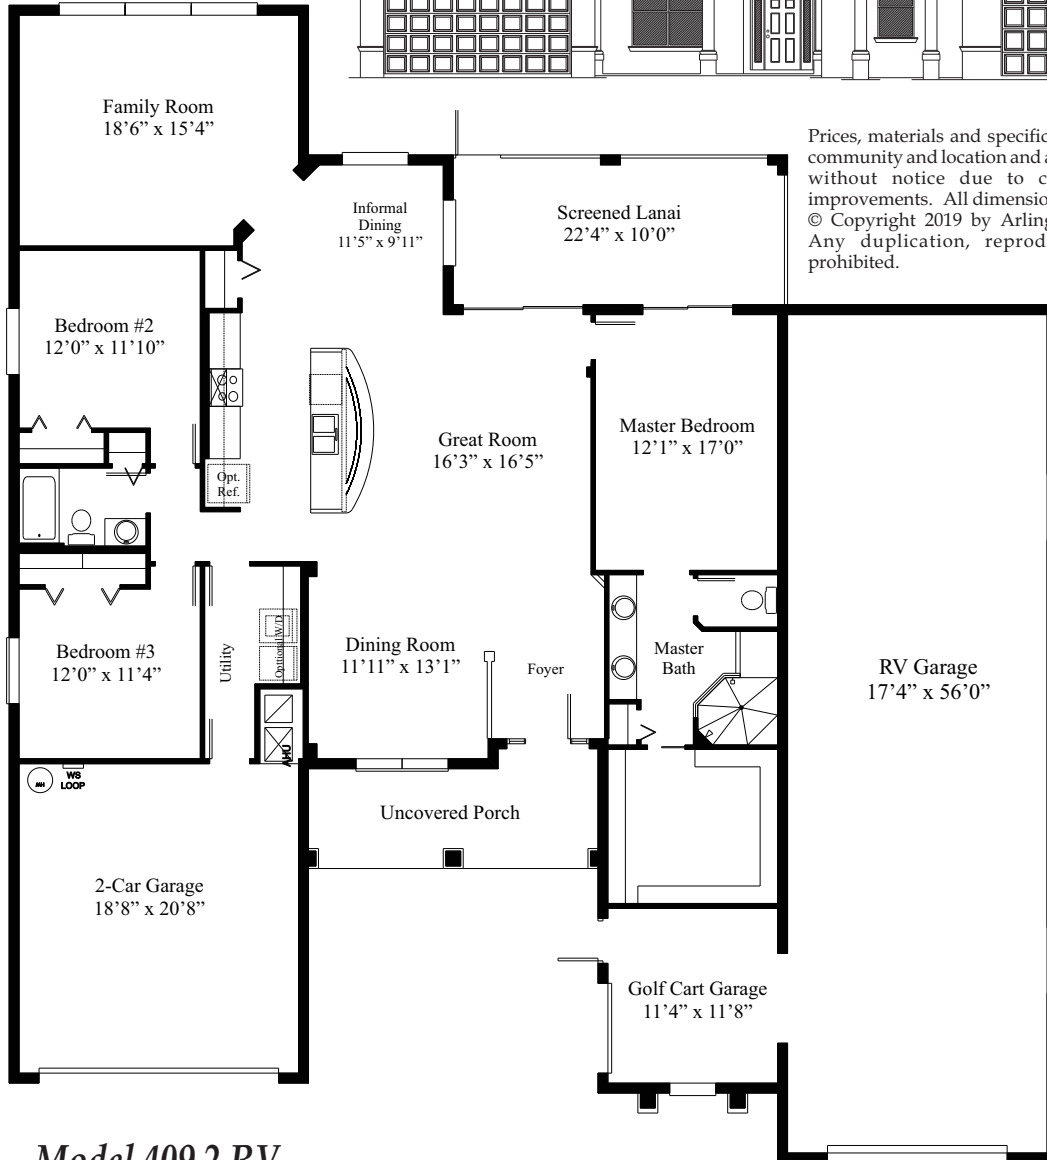

VANDA II RV

THE ESTATE SERIES

ARLINGTON RIDGE

Prices, materials and specifications may vary by community and location and are subject to change without notice due to continued product improvements. All dimensions are approximate. © Copyright 2019 by Arlington Ridge Homes. Any duplication, reproduction or use is prohibited.

Model 409.2 RV

Living Area	2,197
Garage	441
Golf Garage	156
RV Garage	1,035
Lanai	223
Covered Porch	138
TOTAL	4,190

ARLINGTON RIDGE

4460 Arlington Ridge Boulevard • Leesburg, FL 34748
 Phone Toll-Free 844-21-ARUSA (844-212-7872)
 info@arlingtonridgeusa.com
 www.ArlingtonRidgeUSA.com