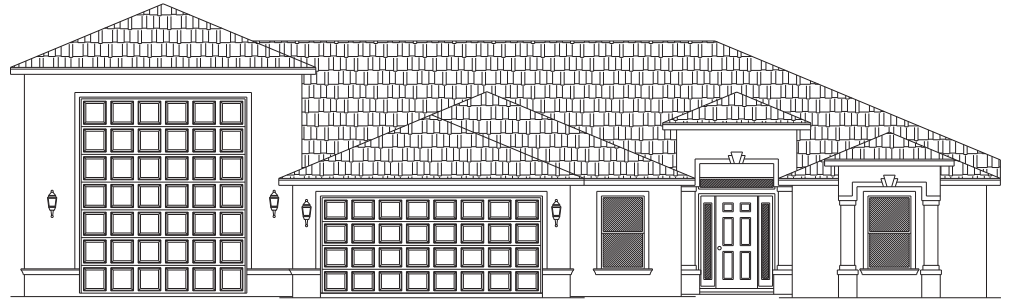

MONARCH III/RV ARLINGTON RIDGE

THE ESTATE SERIES

Model 413.3 RV

Main Living	1,846
Garage	599
RV Garage	1,119
Screened Lanai	153
Entry	48
TOTAL	3,765

ARLINGTON RIDGE

Prices, materials and specifications may vary by community and location and are subject to change without notice due to continued product improvements. All dimensions are approximate.
 © Copyright 2019 by Arlington Ridge Homes, Corp.
 Any duplication, reproduction or use is prohibited.