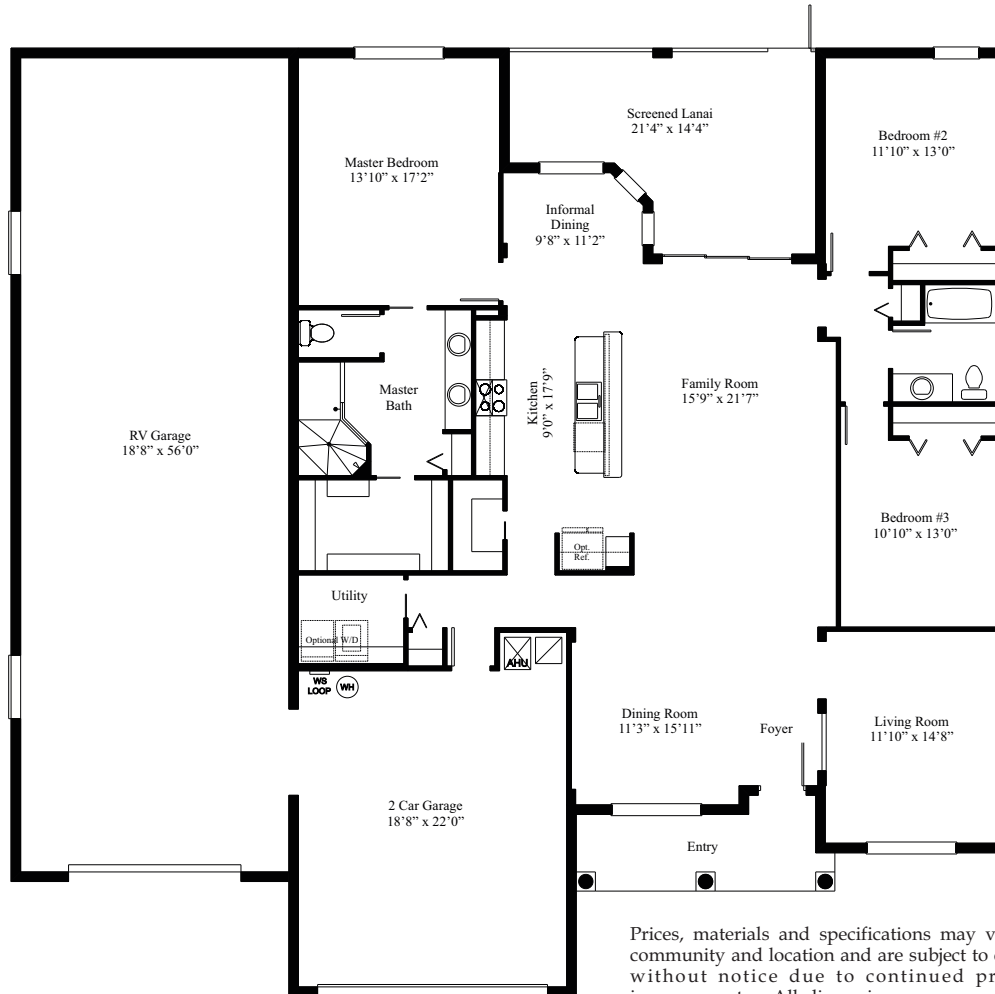

SABAL IV RV

THE ESTATE SERIES

ARLINGTON RIDGE

Prices, materials and specifications may vary by community and location and are subject to change without notice due to continued product improvements. All dimensions are approximate. © Copyright 2019 by Arlington Ridge Homes. Any duplication, reproduction or use is prohibited.

Model 407.4 RV

Living Area	2,244
Garage	459
RV Garage	1,108
Lanai	246
Entry	199
TOTAL	4,156

ARLINGTON RIDGE

4460 Arlington Ridge Boulevard • Leesburg, FL 34748
 Phone Toll-Free 844-21-ARUSA (844-212-7872)
info@arlingtonridgeusa.com
www.ArlingtonRidgeUSA.com