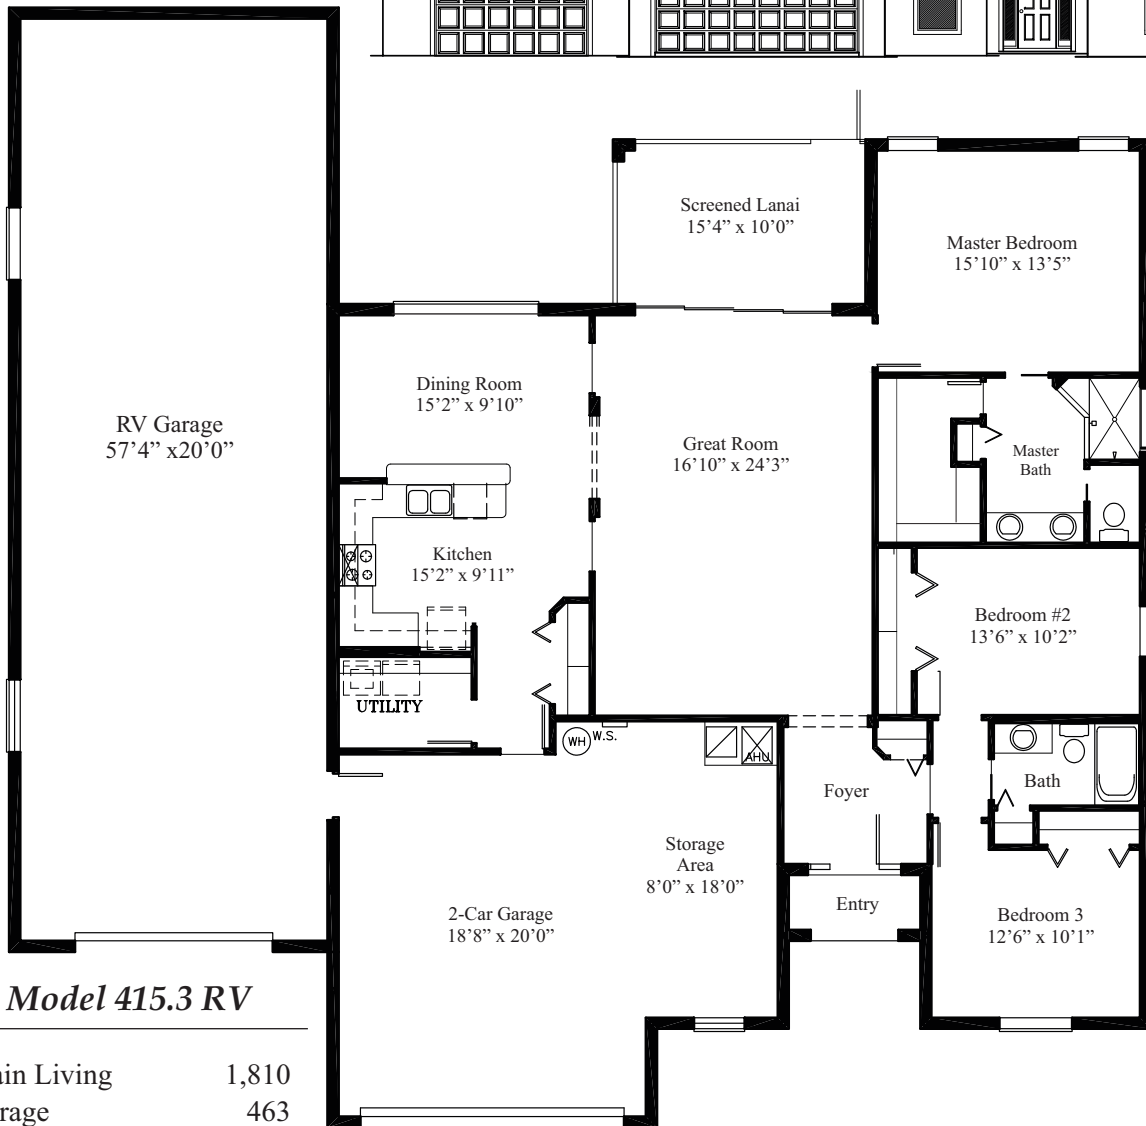

MONARCH II/RV ARLINGTON RIDGE

THE ESTATE SERIES

Model 415.3 RV

Main Living	1,810
Garage	463
RV Garage	1,147
Screened Lanai	153
Entry	32
TOTAL	3,605

Prices, materials and specifications may vary by community and location and are subject to change without notice due to continued product improvements. All dimensions are approximate.
 © Copyright 2017 by Arlington Ridge Homes, Corp.
 Any duplication, reproduction or use is prohibited.