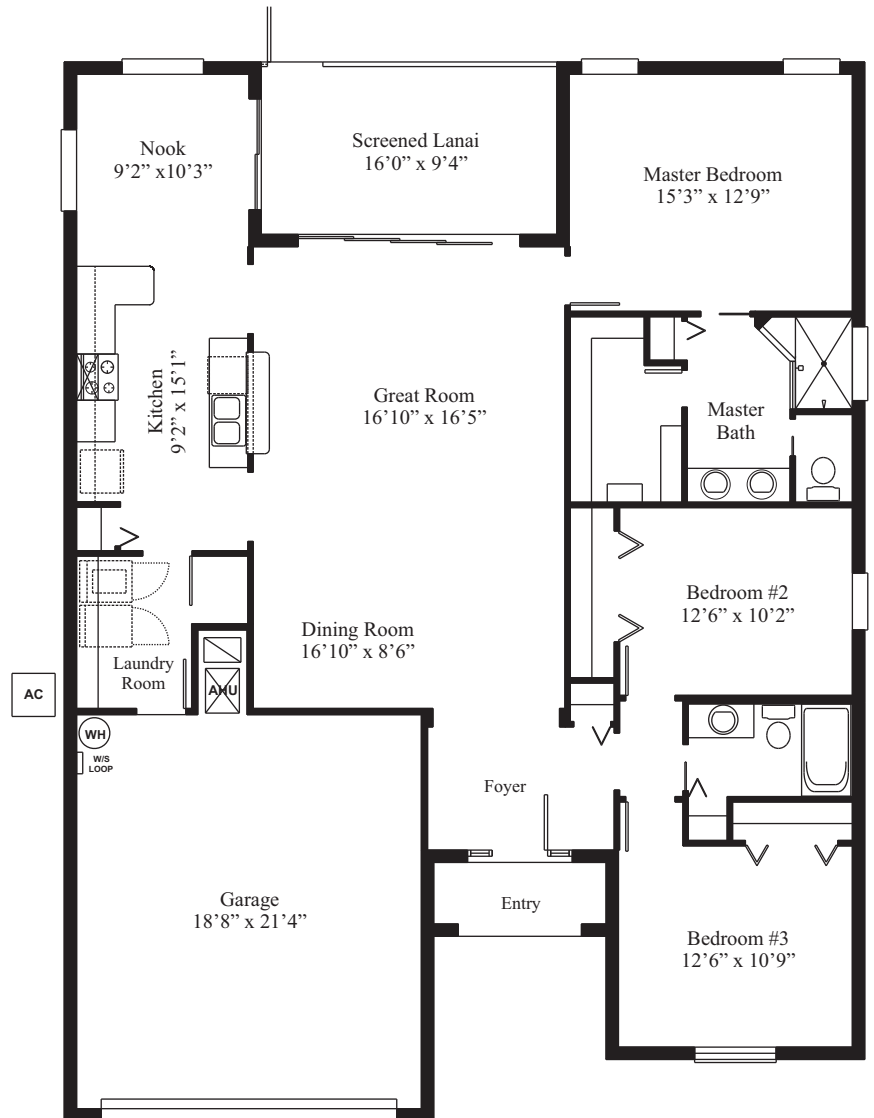

# MAYFLOWER

THE DESIGNER SERIES

# ARLINGTON RIDGE

### Model 504

Living Area	1711
Garage	447
Lanai	149
Entry	37

**TOTAL 2344**

Prices, materials and specifications may vary by community and location and are subject to change without notice due to continued product improvements. All dimensions are approximate. © Copyright 2014 by Arlington Ridge Homes, Corp. Any duplication, reproduction or use is prohibited.