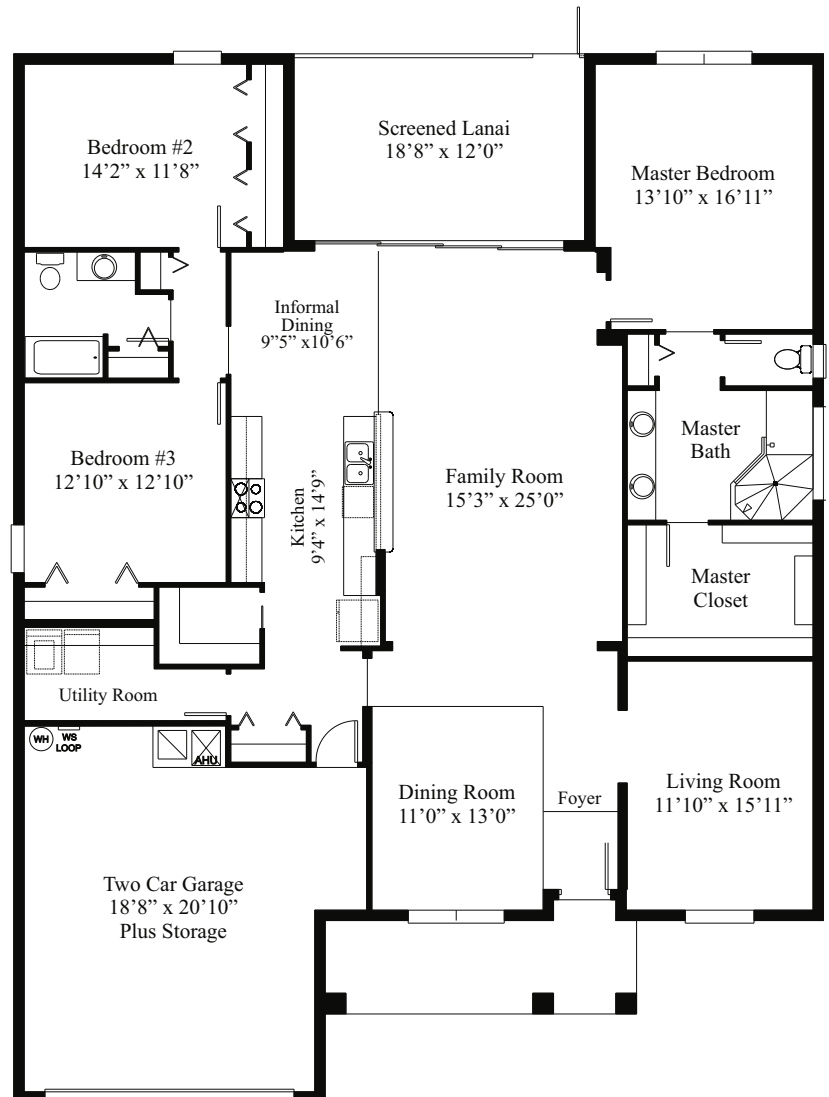

# ARLINGTON RIDGE

### Model 405

<b>Living Area</b>	<b>2406</b>
<b>Garage</b>	<b>492</b>
<b>Lanai</b>	<b>224</b>
<b>Entry</b>	<b>125</b>

---

**TOTAL 3247**

Prices, materials and specifications may vary by community and location and are subject to change without notice due to continued product improvements. All dimensions are approximate. © Copyright 2018 by Arlington Ridge Homes, LLC Any duplication, reproduction or use is prohibited.