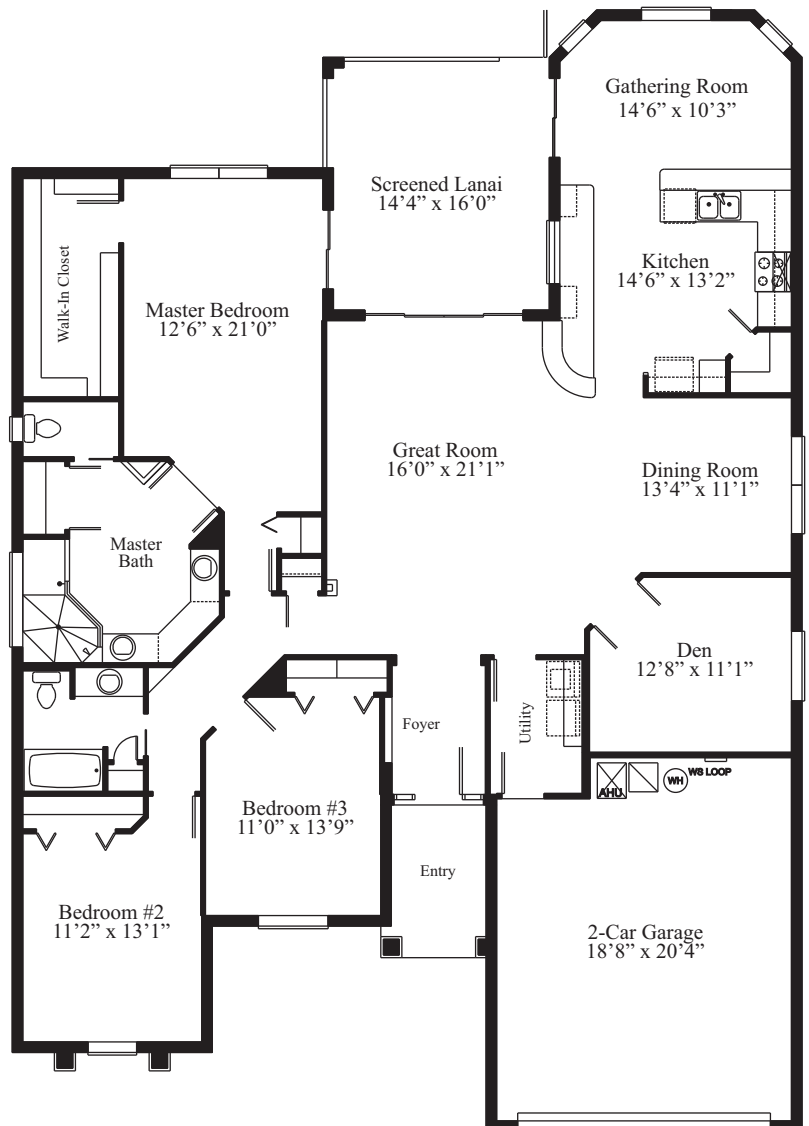

# BAYLAUREL III **ARLINGTON** RIDGE

THE ESTATE SERIES

*Model 408.3*

<b>Living Area</b>	<b>2,287</b>
<b>Garage</b>	<b>456</b>
<b>Lanai</b>	<b>223</b>
<b>Entry</b>	<b>59</b>
<b>TOTAL</b>	<b>3,025</b>

Prices, materials and specifications may vary by community and location and are subject to change without notice due to continued product improvements. All dimensions are approximate. © Copyright 2014 by Arlington Ridge Homes, Corp. Any duplication, reproduction or use is prohibited.