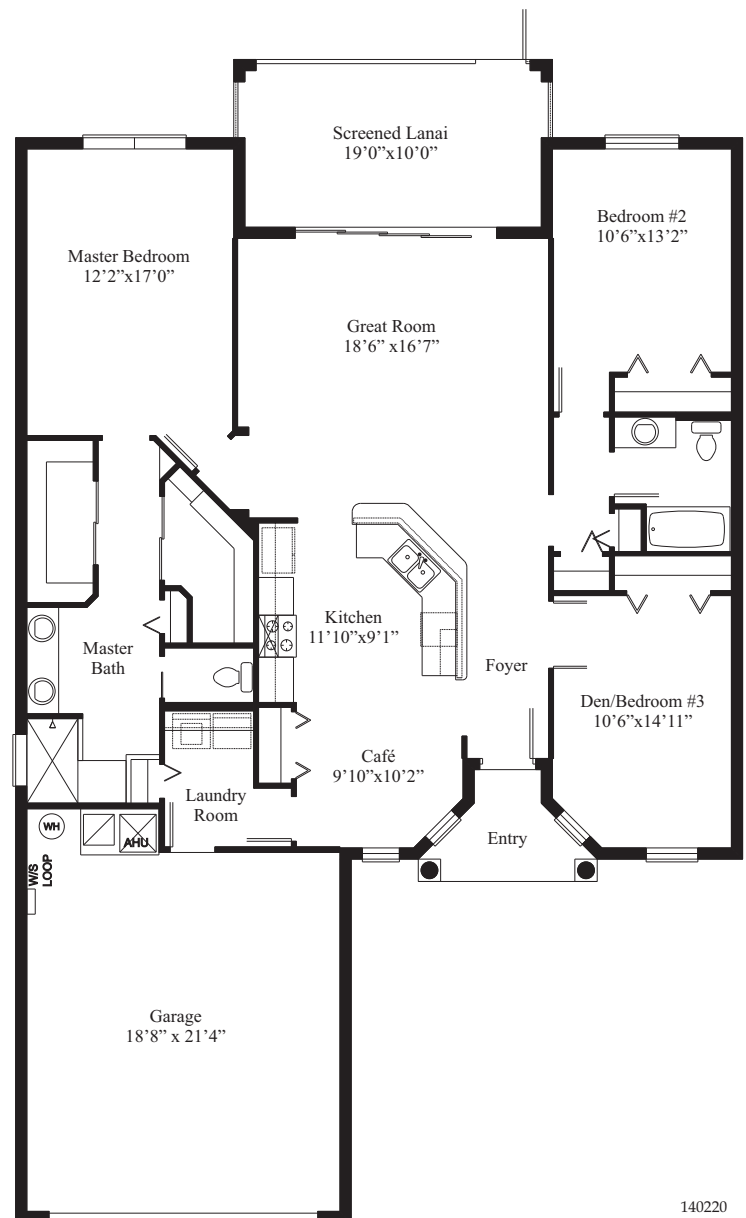

BAYWOOD

THE DESIGNER SERIES

ARLINGTON RIDGE

Model 502

Living Area	1707
Garage	463
Screened Lanai	183
Entry	47
TOTAL	2400

Prices, materials and specifications may vary by community and location and are subject to change without notice due to continued product improvements. All dimensions are approximate. © Copyright 2014 by Arlington Ridge Homes, Corp. Any duplication, reproduction or use is prohibited.