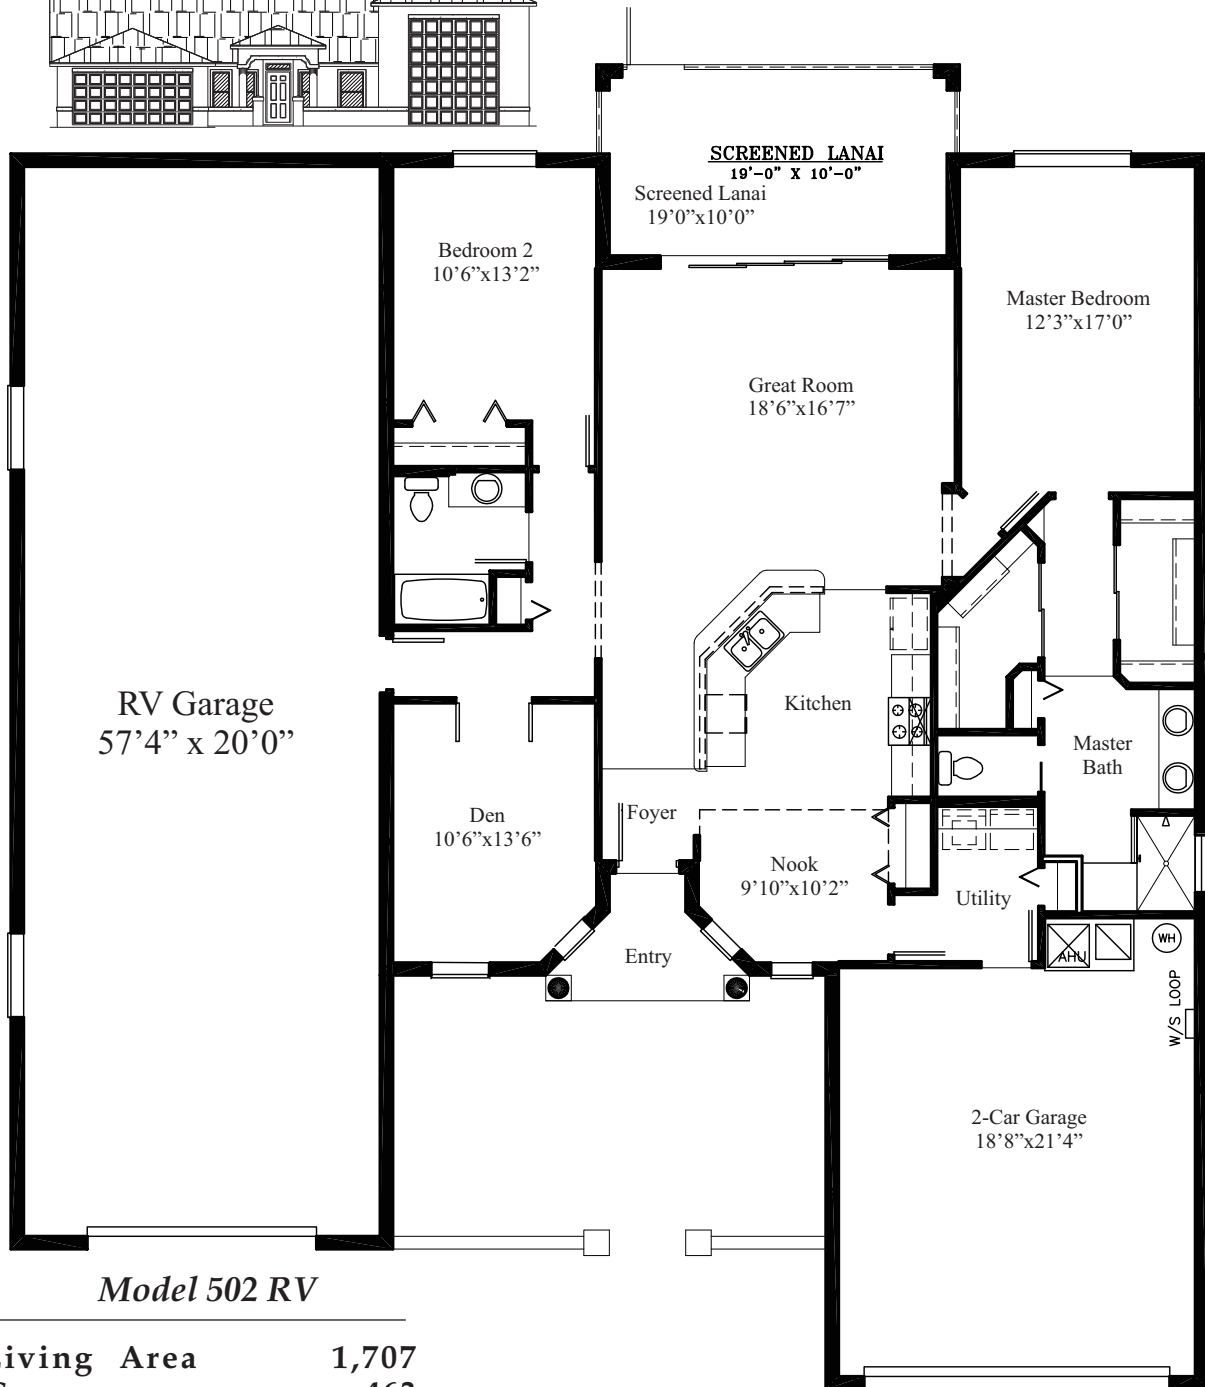

BAYWOOD RV

THE DESIGNER SERIES

ARLINGTON RIDGE

Model 502 RV

| | |
|--------------|--------------|
| Living Area | 1,707 |
| Garage | 463 |
| RV Garage | 1,147 |
| Lanai | 183 |
| Entry | 47 |
| TOTAL | 3,547 |