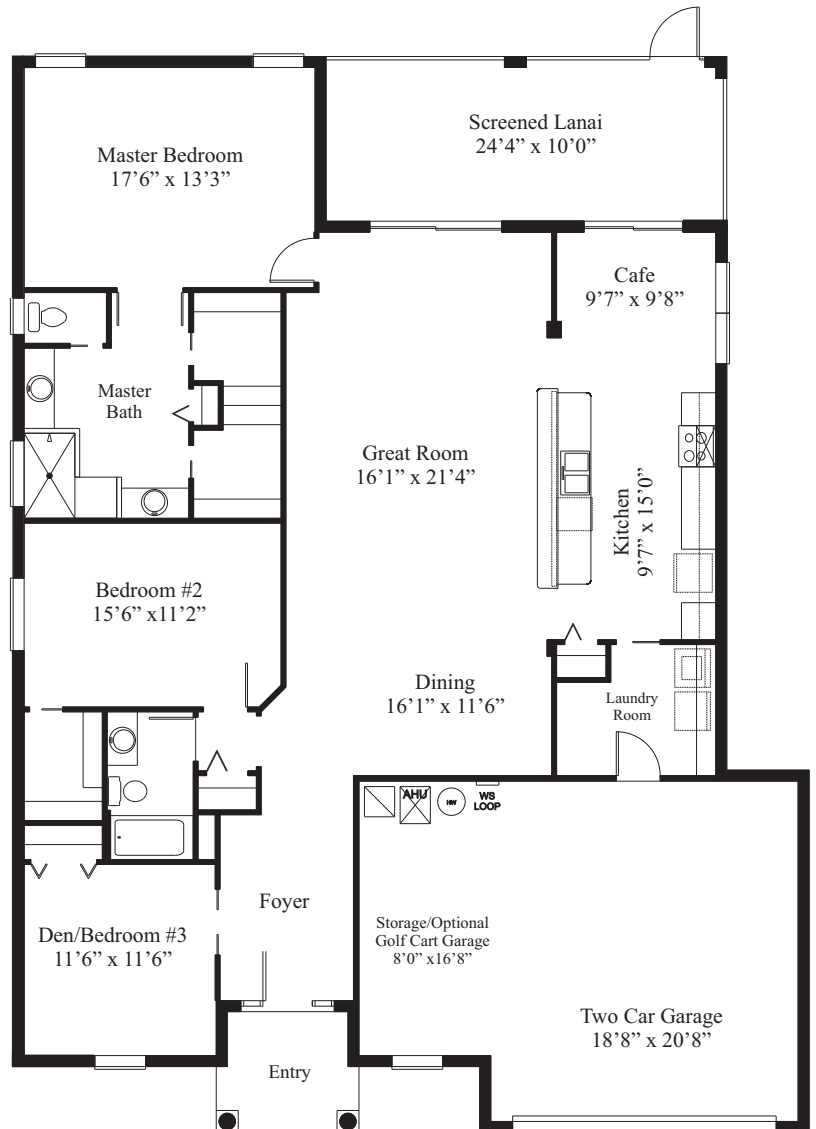

CALLA II

THE ESTATE SERIES

ARLINGTON RIDGE

Model 415.2

Living Area	2001
Garage	559
Screened Lanai	243
Entry	59
Total	2862

Prices, materials and specifications may vary by community and location and are subject to change without notice due to continued product improvements. All dimensions are approximate. © Copyright 2014 by Arlington Ridge Homes, Corp. Any duplication, reproduction or use is prohibited.