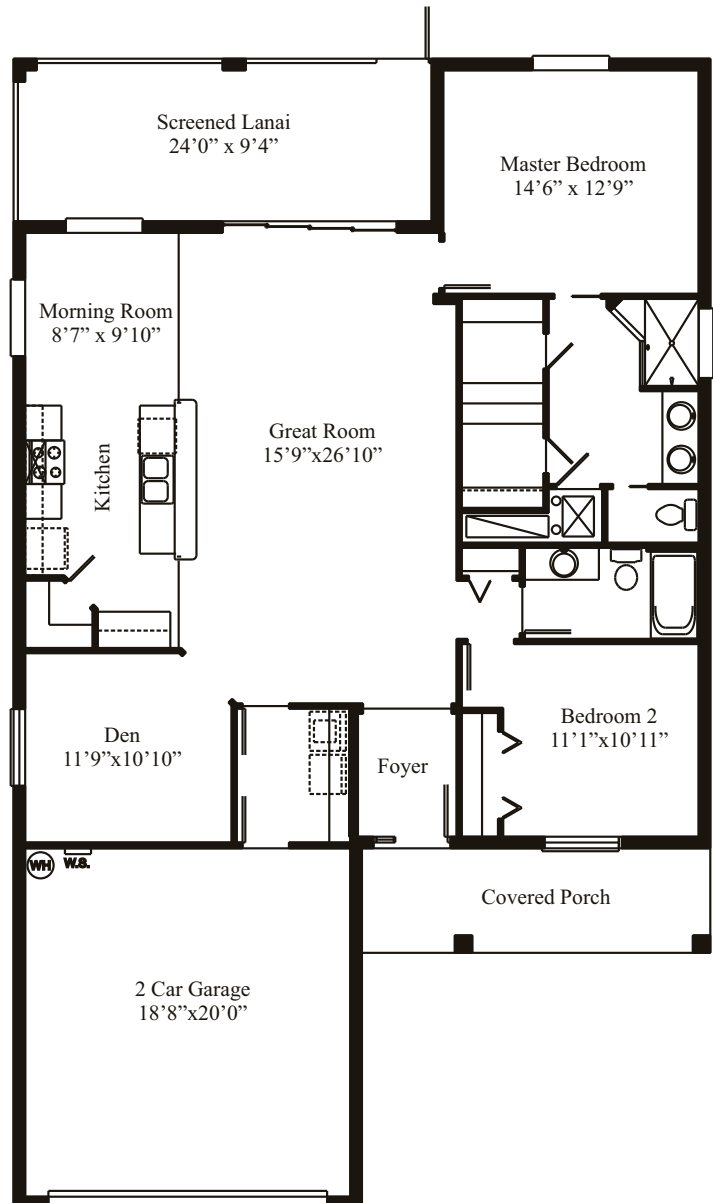

DAFFODIL II

THE DESIGNER SERIES

ARLINGTON RIDGE

Model 500.2

Living Area	1589
Garage	413
Screened Lanai	224
Entry	120
Total	2346

Prices, materials and specifications may vary by community and location and are subject to change without notice due to continued product improvements. All dimensions are approximate.
 © Copyright 2014 by Arlington Ridge Homes, Corp.
 Any duplication, reproduction or use is prohibited.