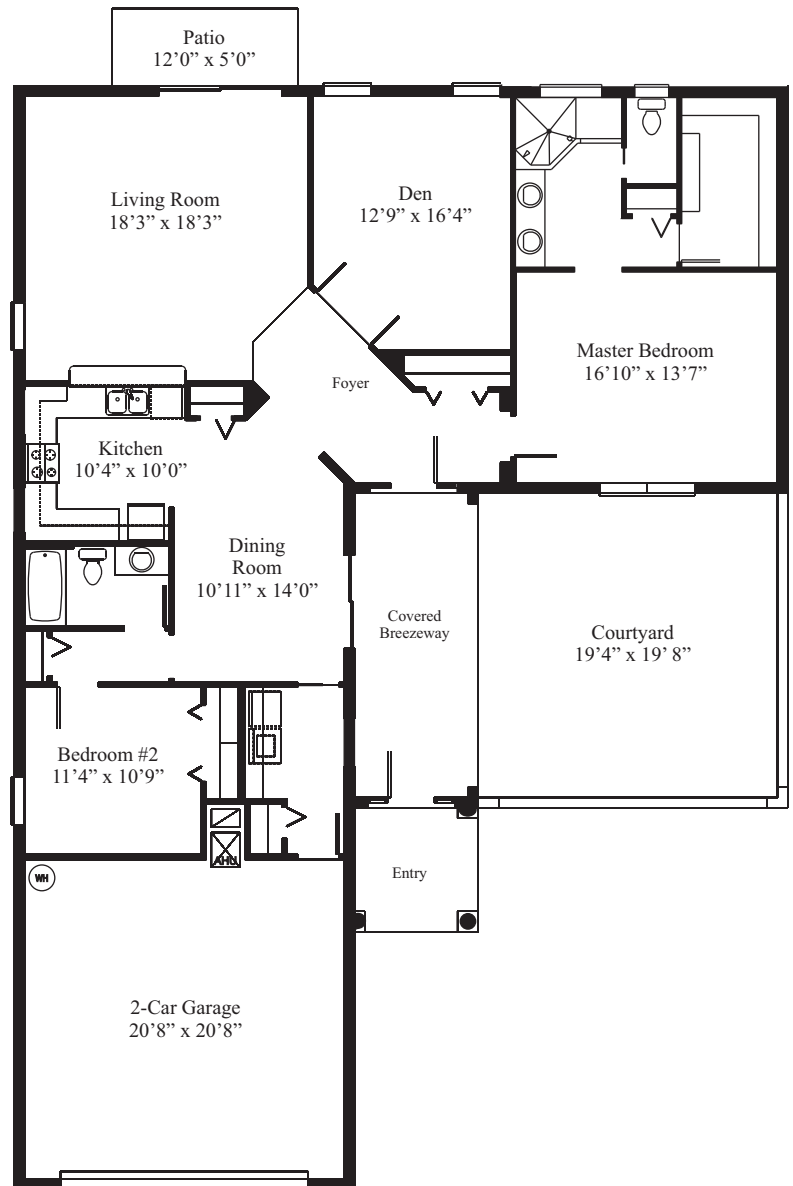

GOLDENROD II

THE ESTATE SERIES

ARLINGTON RIDGE

<i>Model 419.2</i>	
Living Area	1828
Garage	478
Breezeway	163
Entry	64
Total	2533

Prices, materials and specifications may vary by community and location and are subject to change without notice due to continued product improvements. All dimensions are approximate. © Copyright 2015 by Arlington Ridge Homes, Corp. Any duplication, reproduction or use is prohibited.