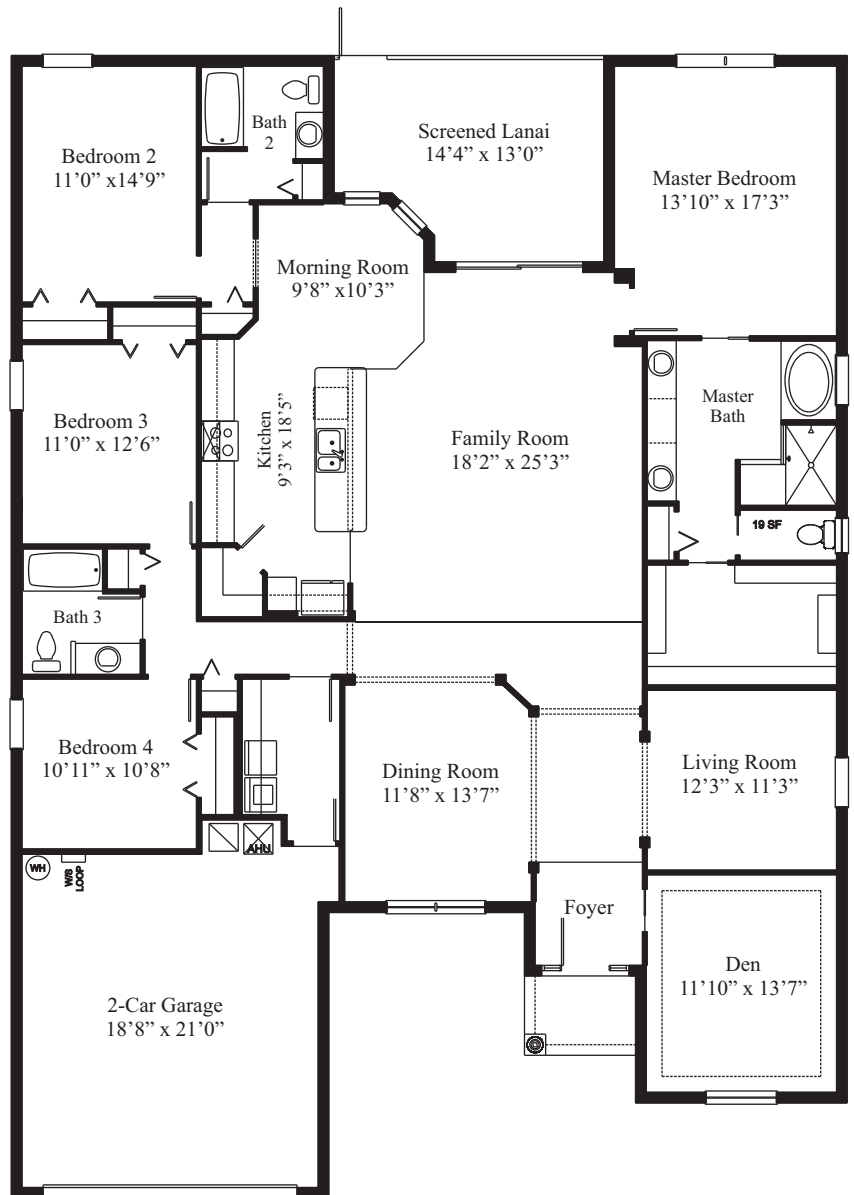

JASMINE II

THE ESTATE SERIES

ARLINGTON RIDGE

Model 410.2

| | |
|--------------|--------------|
| Living Area | 2,746 |
| Garage | 449 |
| Lanai | 197 |
| Entry | 35 |
| TOTAL | 3,427 |

Prices, materials and specifications may vary by community and location and are subject to change without notice due to continued product improvements. All dimensions are approximate.
 © Copyright 2015 by Arlington Ridge Homes, Corp.
 Any duplication, reproduction or use is prohibited.