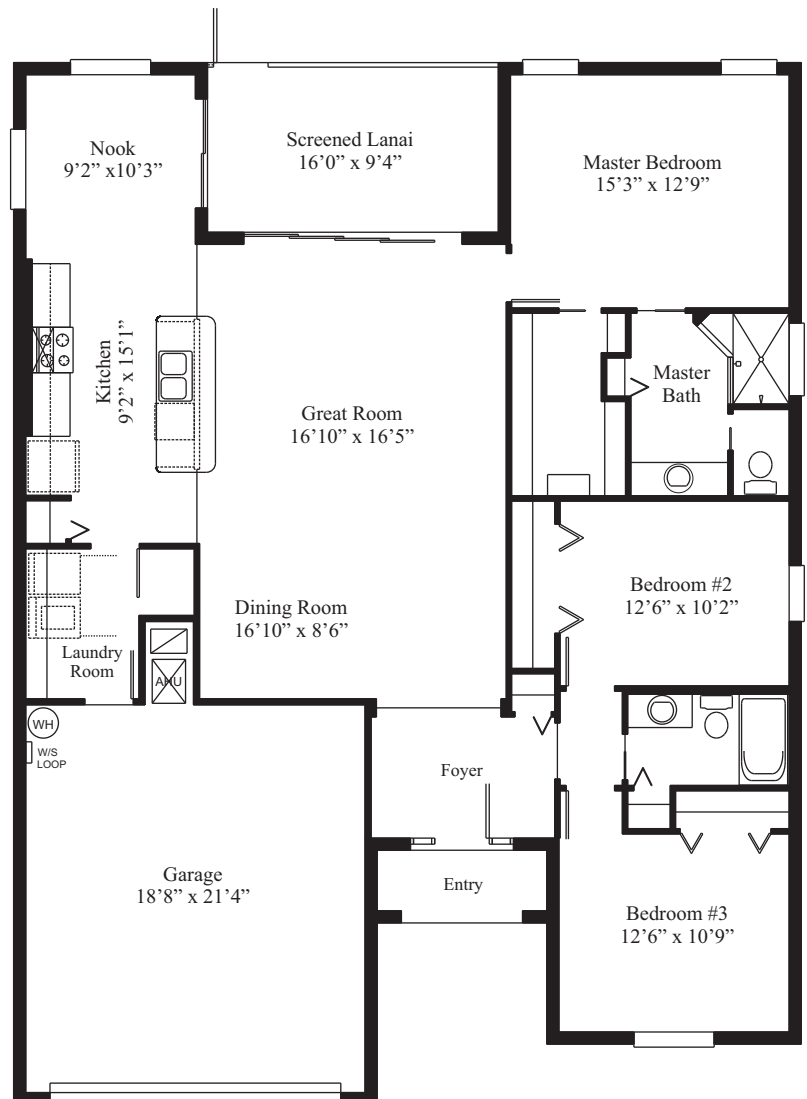

# MAYFLOWER II

THE DESIGNER SERIES

# ARLINGTON RIDGE

### Model 504.2

<b>Living Area</b>	<b>1711</b>
<b>Garage</b>	<b>447</b>
<b>Lanai</b>	<b>149</b>
<b>Entry</b>	<b>37</b>

**TOTAL 2344**

Prices, materials and specifications may vary by community and location and are subject to change without notice due to continued product improvements. All dimensions are approximate.  
 © Copyright 2018 by Arlington Ridge Homes, Corp.  
 Any duplication, reproduction or use is prohibited.