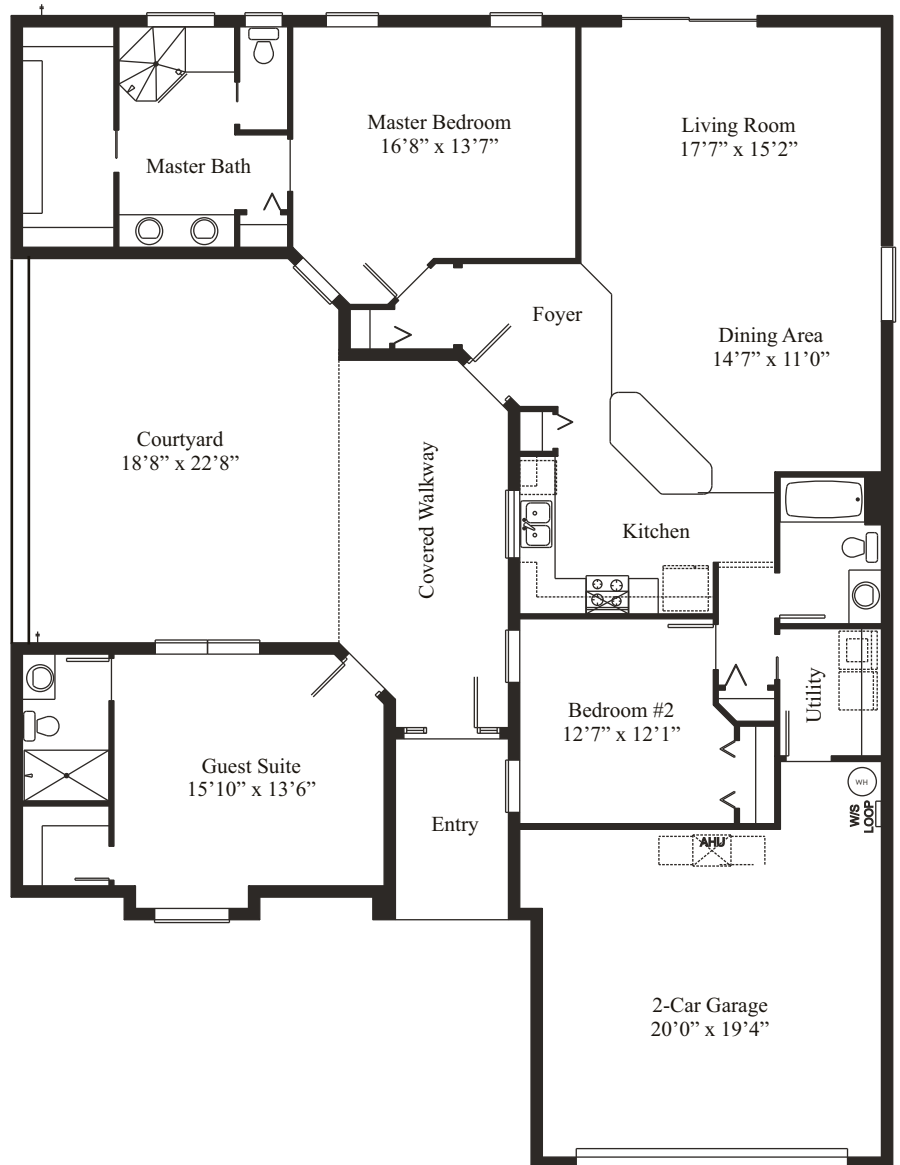

# MIMOSA III

THE ESTATE SERIES

# ARLINGTON RIDGE

*Model 401.3*

<b>Main Living</b>	<b>1551</b>
<b>Guest Suite</b>	<b>345</b>
<b>Total Living</b>	<b>1896</b>
<b>Garage</b>	<b>460</b>
<b>Lanai</b>	<b>278</b>
<b>TOTAL</b>	<b>2634</b>

Prices, materials and specifications may vary by community and location and are subject to change without notice due to continued product improvements. All dimensions are approximate. © Copyright 2016 by Arlington Ridge Homes, Corp. Any duplication, reproduction or use is prohibited.