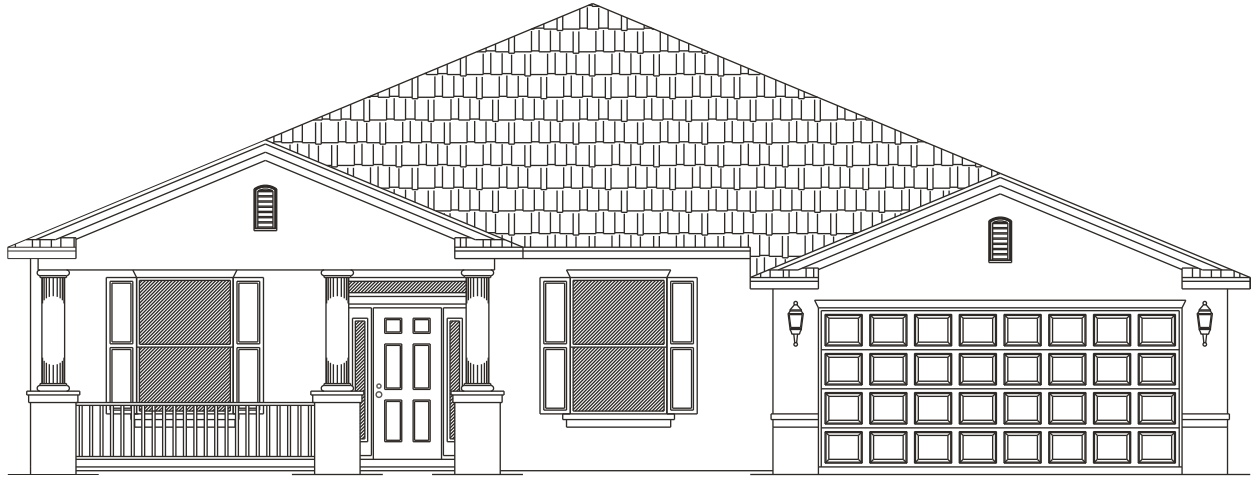

OLEANDER

THE ESTATE SERIES

ARLINGTON RIDGE

Model 412

Living Area	2565
Garage	448
Entry	155
Lanai	218
Total	3386

Prices, materials and specifications may vary by community and location and are subject to change without notice due to continued product improvements. All dimensions are approximate. © Copyright 2016 by Arlington Ridge Homes, Corp. Any duplication, reproduction or use is prohibited.