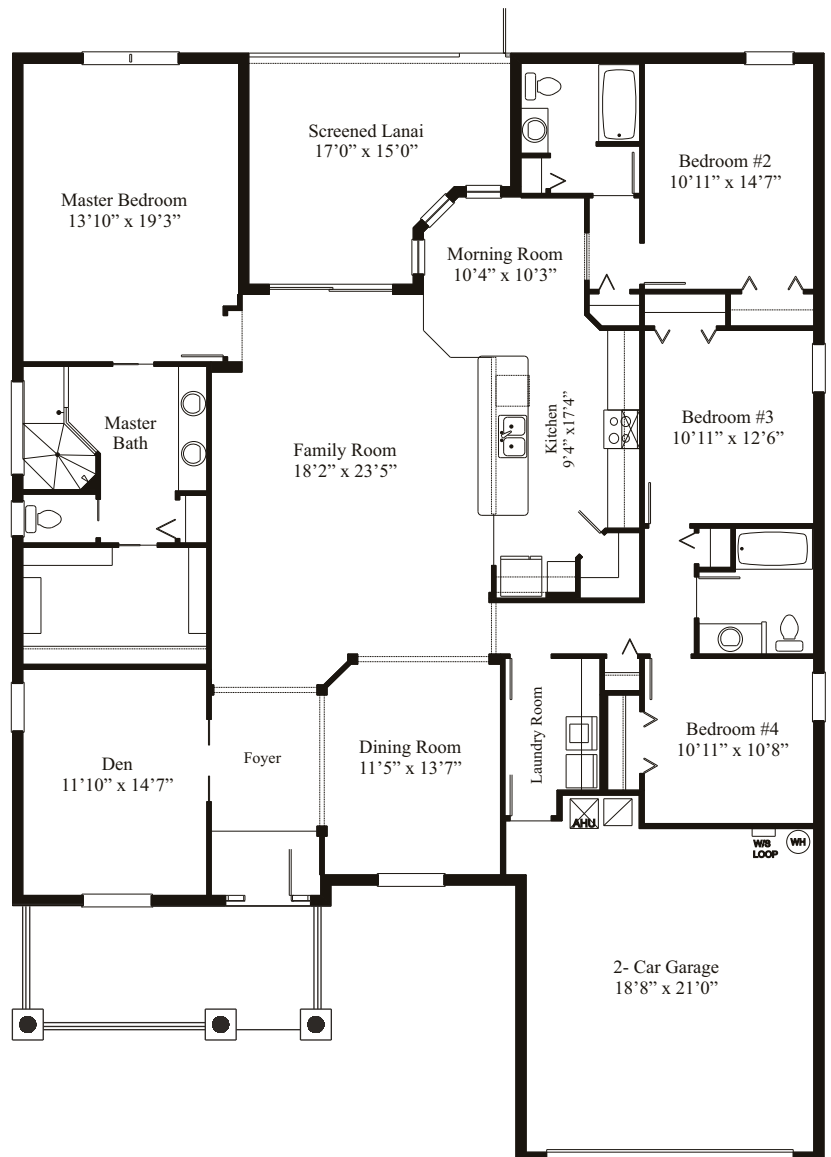

OLEANDER

THE ESTATE SERIES

ARLINGTON RIDGE

Model 412

Living Area	2565
Garage	448
Entry	155
Lanai	218
Total	3386

Prices, materials and specifications may vary by community and location and are subject to change without notice due to continued product improvements. All dimensions are approximate. © Copyright 2016 by Arlington Ridge Homes, Corp. Any duplication, reproduction or use is prohibited.