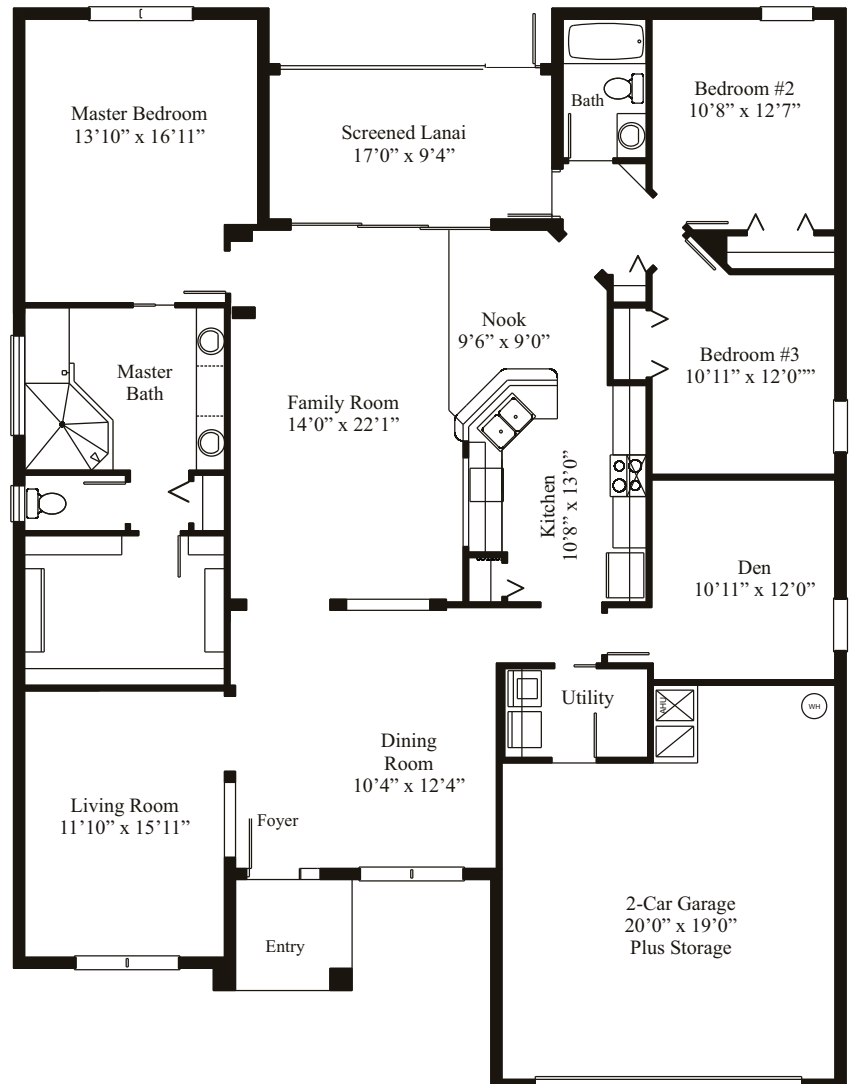

SABAL II

THE ESTATE SERIES

ARLINGTON RIDGE

Model 407.2

Living Area	2274
Garage	469
Lanai	159
Entry	48
TOTAL	2950

Prices, materials and specifications may vary by community and location and are subject to change without notice due to continued product improvements. All dimensions are approximate. © Copyright 2014 by Arlington Ridge Homes, Corp. Any duplication, reproduction or use is prohibited.