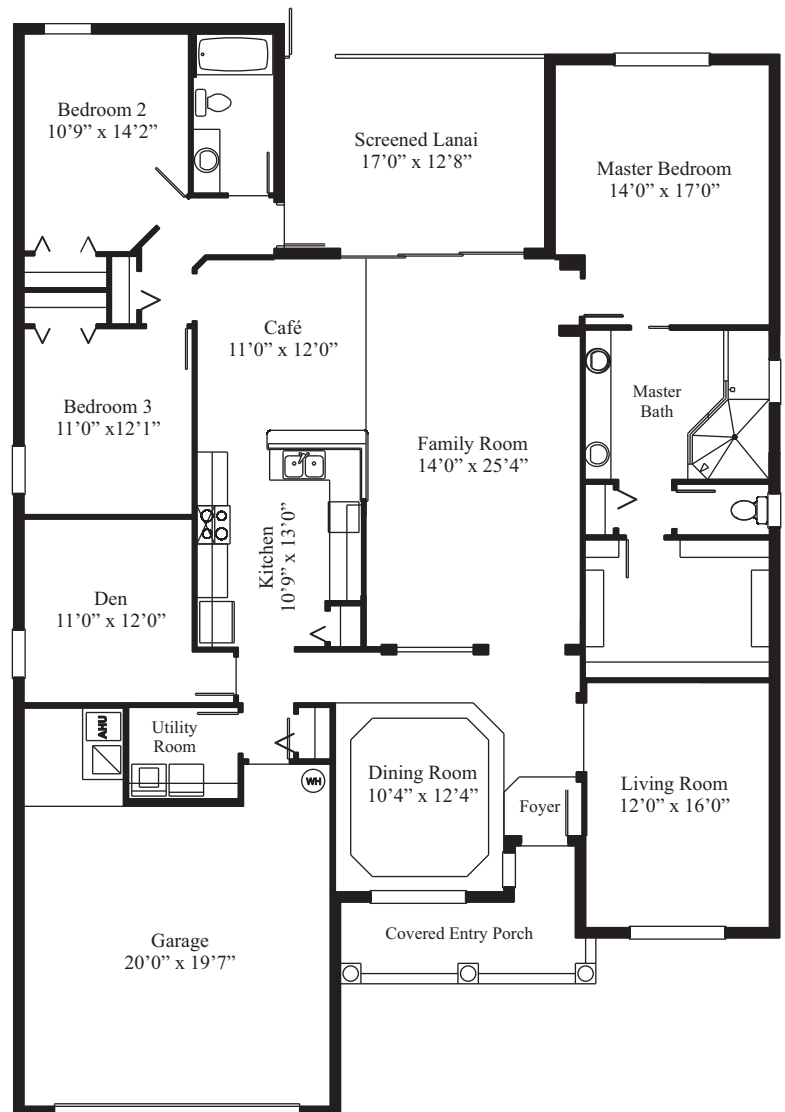

SABAL IV

THE ESTATE SERIES

ARLINGTON RIDGE

Model 407.4

Living Area	2412
Garage	489
Lanai	215
Entry Porch	100
TOTAL	3216

Prices, materials and specifications may vary by community and location and are subject to change without notice due to continued product improvements. All dimensions are approximate. © Copyright 2014 by Arlington Ridge Homes, Corp. Any duplication, reproduction or use is prohibited.