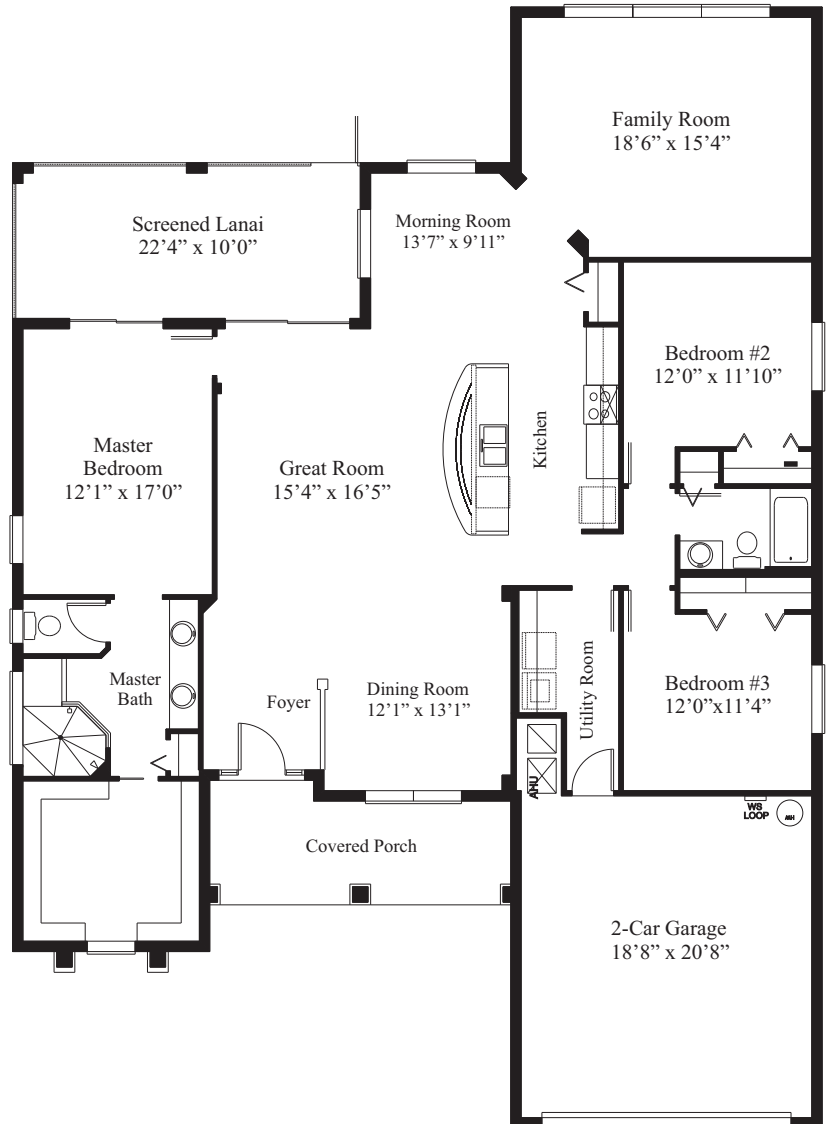

VANDA II
THE ESTATE SERIES

ARLINGTON
RIDGE

Model 409.2

Living Area	2201
Garage	441
Screened Lanai	223
Covered Porch	138
Total	3003

Prices, materials and specifications may vary by community and location and are subject to change without notice due to continued product improvements. All dimensions are approximate. © Copyright 2014 by Arlington Ridge Homes, Corp. Any duplication, reproduction or use is prohibited.