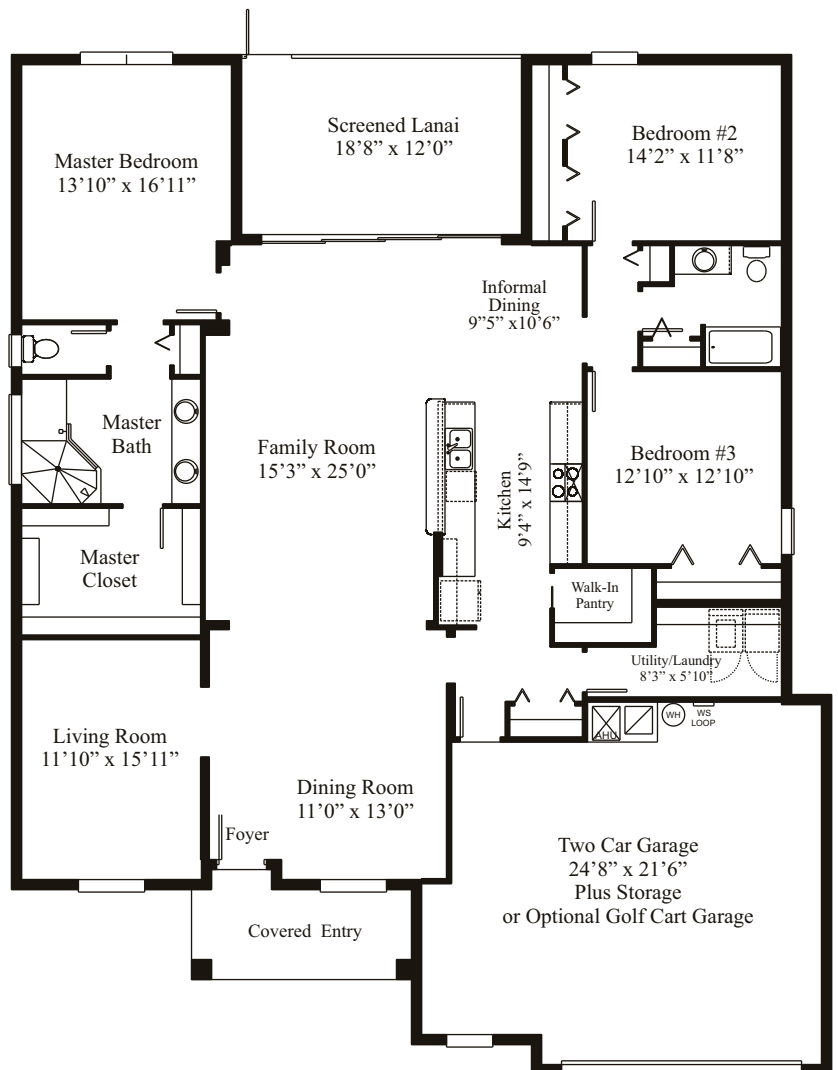

SANDALWOOD II ARLINGTON RIDGE

THE ESTATE SERIES

Model 405.2

Living Area	2405
Garage	624
Lanai	224
Entry	93

TOTAL 3346

Prices, materials and specifications may vary by community and location and are subject to change without notice due to continued product improvements. All dimensions are approximate. © Copyright 2020 by Arlington Ridge Homes, LLC Any duplication, reproduction or use is prohibited.